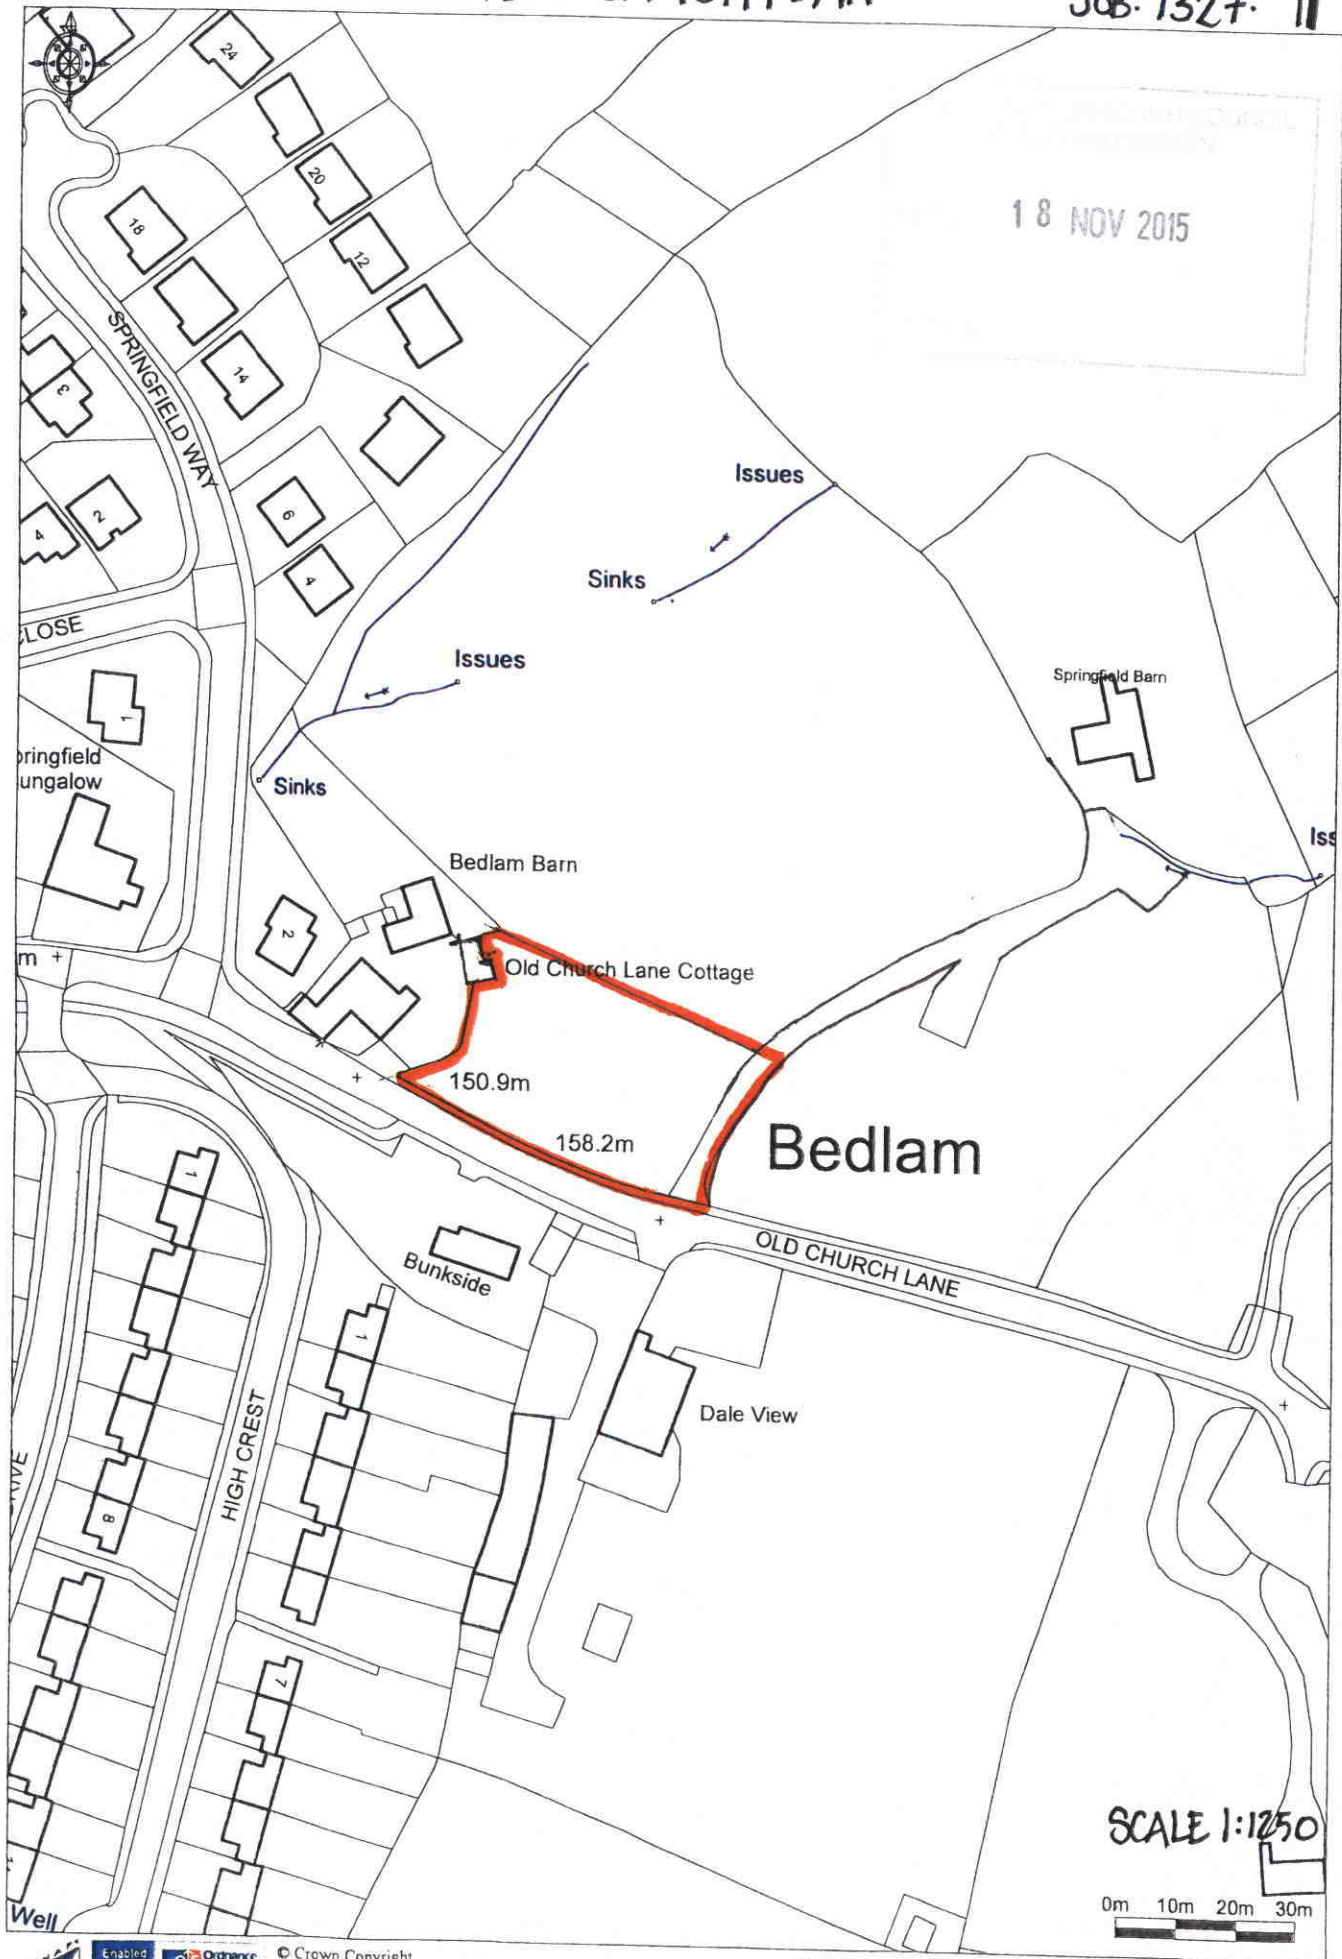

MJF ARCHITECTS · SITE LOCATION PLAN

JOB: 1327 · II

Enabled by

© Crown Copyright

Plotted Scale - 1:1250